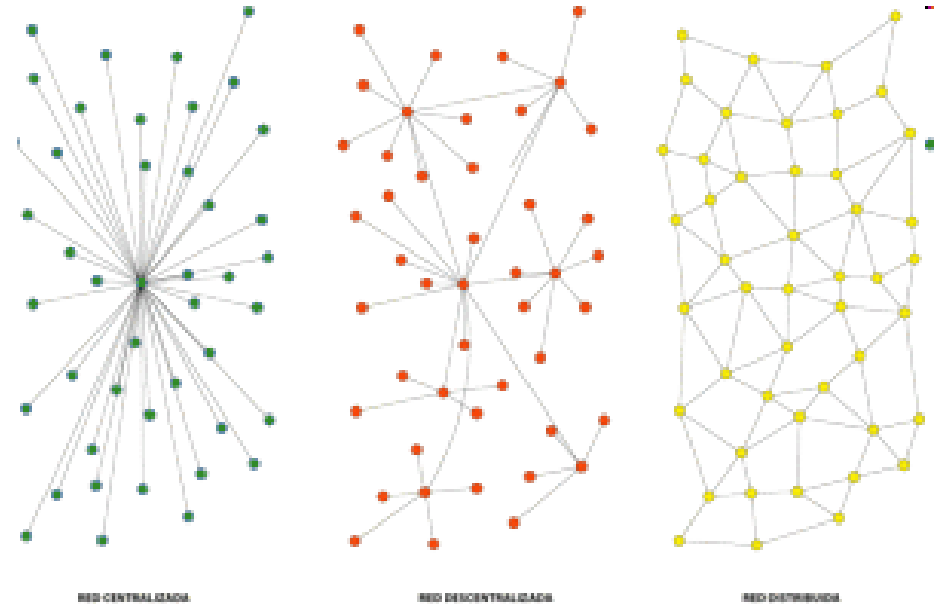

Working towards the Mobile Social Phone

Francisco Oteiza
TELEFÓNICA I+D
June 2009

Working towards the Mobile Social Phone

Social Networks

- Social Structure made out of nodes and ties
- Nodes represents individuals whereas ties symbolises relationships
 - Density
 - Centrality
 - Bridge
 - Intensity
 - Clustering coefficient

Working towards the Mobile Social Phone

Internet Social Networks

- Six Degrees of Separation, 1929, Frigyes Karinthy

Communication

Community

Cooperation

Working towards the Mobile Social Phone

Mobile Social Networks

Working towards the Mobile Social Phone

Crumbs And Places

- People leave a trace of their activity in the real world.
- All the user's activity is associated with a geo-position.

- Ordered by distance criterion.
- PLACES: Users can create containers with their CRUMBS wherever they want.

Working towards the Mobile Social Phone

Social Networks + Augmented Reality

- Augmented Reality Engine that mixes social content with the real world captured by the mobile camera.
- Virtual world based on people's real activity.
- Show the intangible culture of human communities.