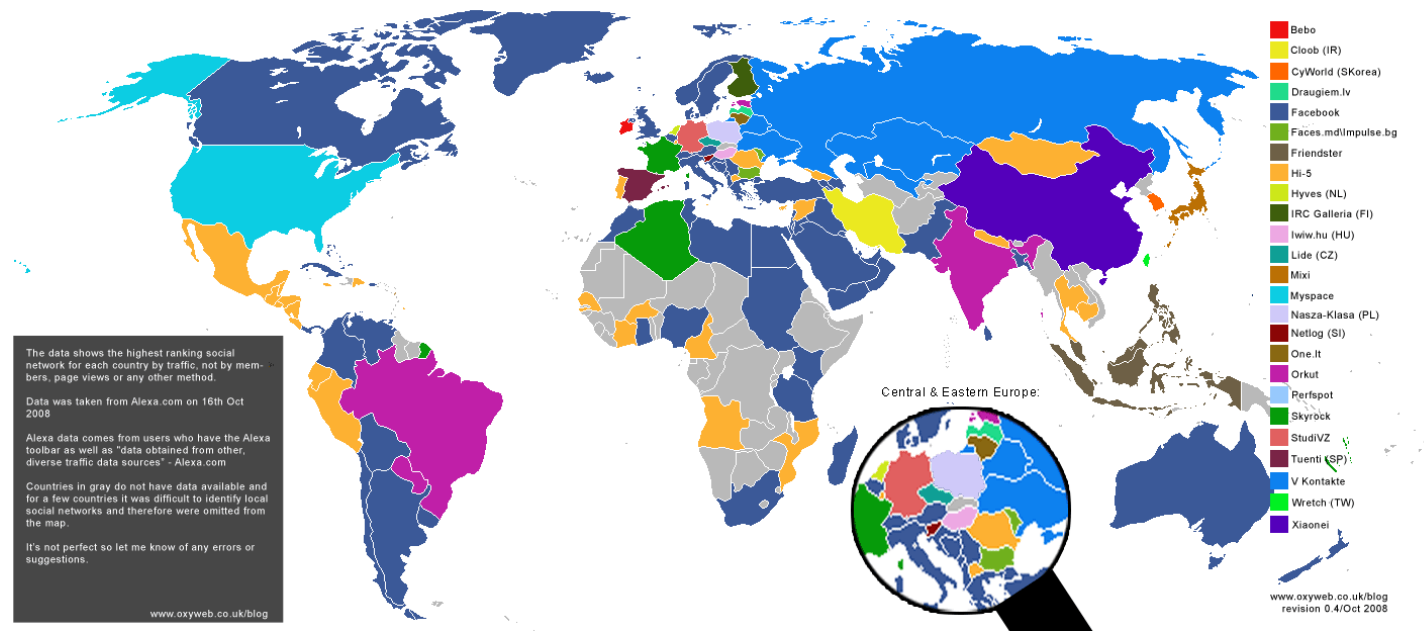

Working towards the Mobile Social Phone

Francisco Oteiza
TELEFÓNICA I+D
June 2009

Working towards the Mobile Social Phone

Social Networks

- Social Structure made out of nodes and ties
- Nodes represents individuals whereas ties symbolises relationships
 - Density
 - Centrality
 - Bridge
 - Intensity
 - Clustering coefficient

Working towards the Mobile Social Phone

Internet Social Networks

- Six Degrees of Separation, 1929, Frigyes Karinthy

Communication

Community

Cooperation

Working towards the Mobile Social Phone

Mobile Social Networks

Working towards the Mobile Social Phone

Crumbs And Places

- People leave a trace of their activity in the real world.
- All the user's activity is associated with a geo-position.

- Ordered by distance criterion.
- PLACES: Users can create containers with their CRUMBS wherever they want.