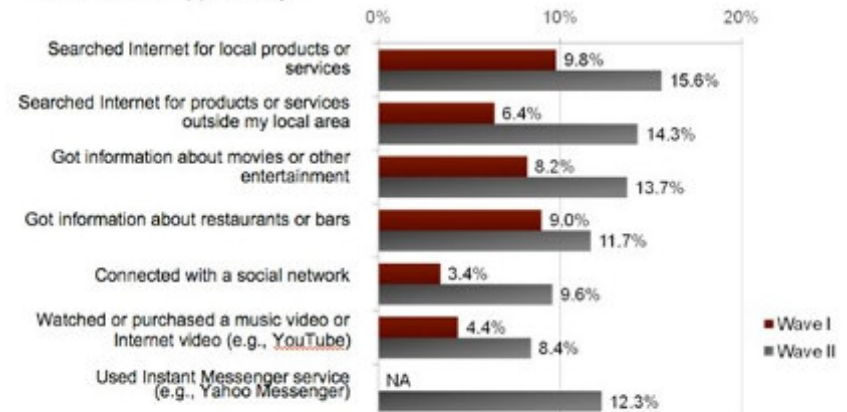

Mobile Features Used in Past Six Months

Usage of the more advanced features, including commercial searching, has increased appreciably.